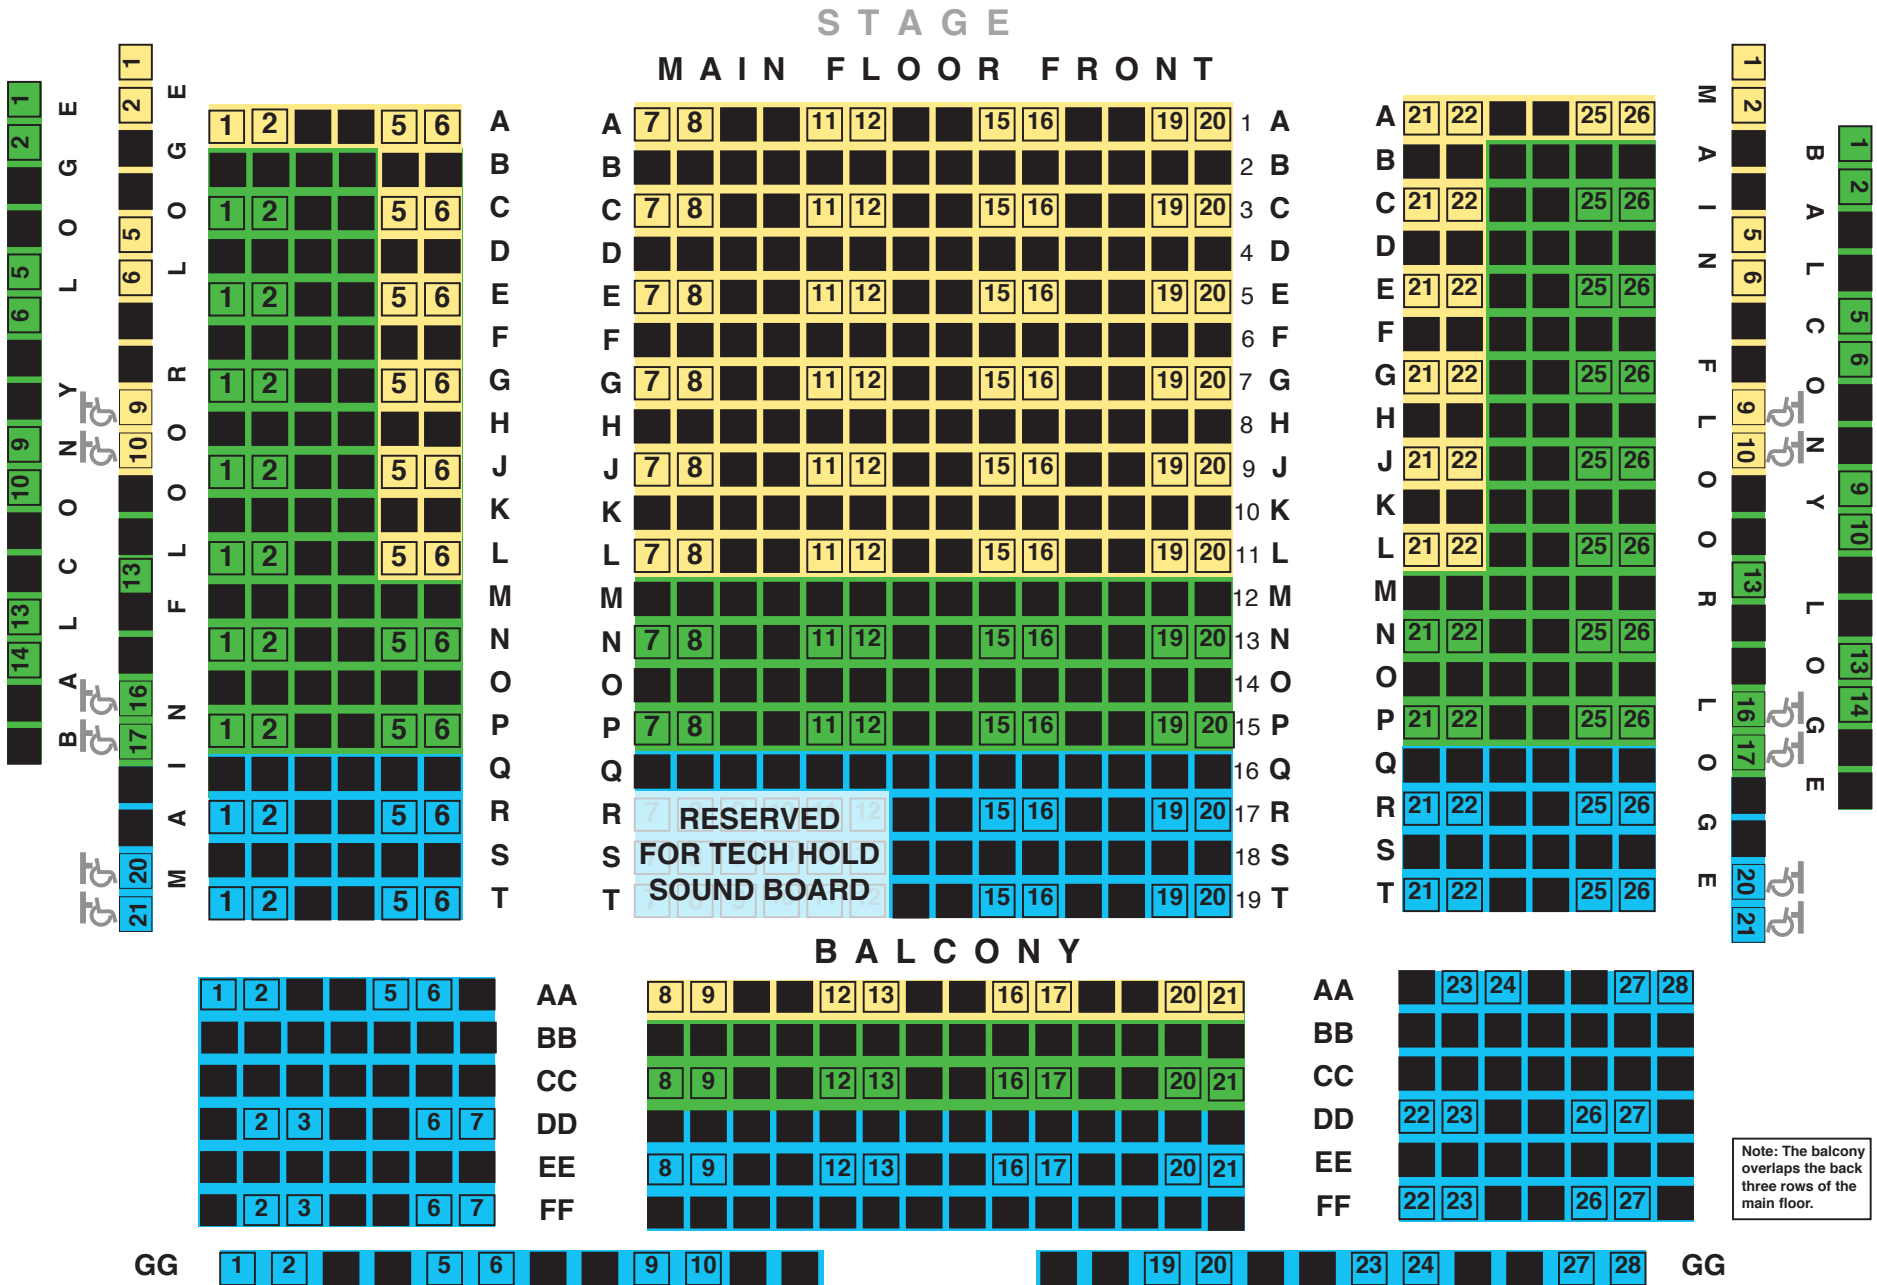

# DCA 2020/Winter 2021 Social Distancing Seating Chart

Gold Circle

A Price

B Price

 Seat for wheelchair/companion seat  
 No wheelchairs in Loge 6,7 or 13,14 (pole gets in the way)

For accommodations of parties other than a party of two, please call the DCA Box Office